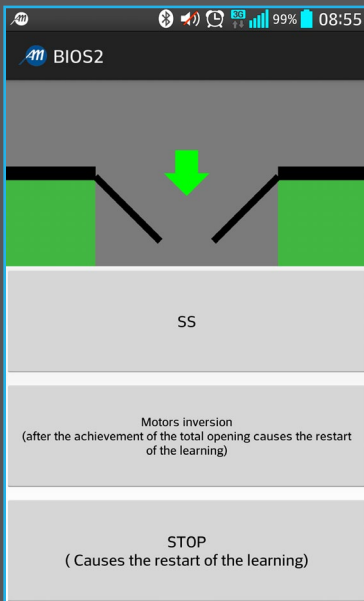

The system allows to easily carry out the **automation programming and all the functions via Smartphone and Tablet with Android system**. You simply connect the module to the BIOS control unit, install the App that shall be requested to Allmatic and connect the devices.

SALVATAGGIO E CARICAMENTO DELLE CONFIGURAZIONI

SAVING AND LOADING OF CONFIGURATIONS

VISUALIZZAZIONE DELLO STATO DEL CANCELLO TRASMETTITORE TRAMITE APP

VISUALIZATION OF THE STATE OF THE GATE TRANSMITTER VIA APP